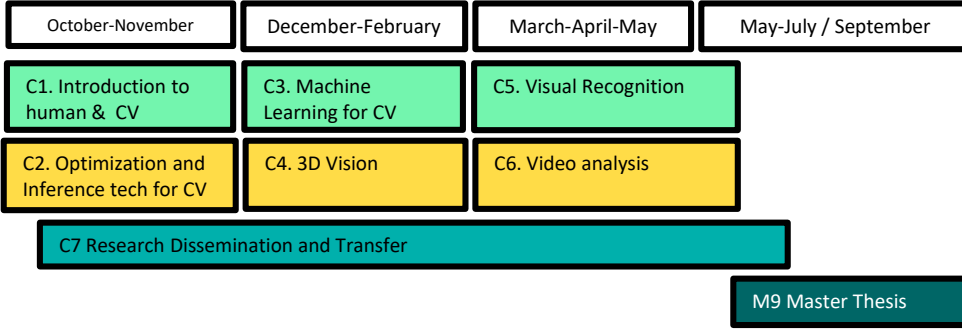

MASTER IN COMPUTER VISION 2024-2025

		Monday	Tuesday	Wednesday	Thursday	Friday	Saturday	Sunday		
0						27-sep.	28-sep.	29-sep.		
	16h-17h					WELCOME Session				
	17h-18h									
1		30-Sep	1-Oct	2-Oct	3-Oct	4-Oct	5-Oct	6-Oct		
	16h-17h	C1	C2	C1	C2					
	17h-18h									
	18h-19h									
19h-20h	C1 Proj.			C2 Proj.						
2		7-Oct	8-Oct	9-Oct	10-Oct	11-Oct	12-Oct	13-Oct		
	16h-17h	C1	C2	C1	C2		HOLIDAY			
	17h-18h									
	18h-19h									
19h-20h	C1 Proj.			C2 Proj.						
3		14-Oct	15-Oct	16-Oct	17-Oct	18-Oct	19-Oct	20-Oct		
		C7 Online								
	16h-17h	C1	C2	C1	C2					
	17h-18h									
	18h-19h									
19h-20h	C1 Proj.			C2 Proj.						
4		21-Oct	22-Oct	23-Oct	24-Oct	25-Oct	26-Oct	27-Oct		
		C7 Online								
	16h-17h	HOMEWORK (can be moved)								
	17h-18h	HOMEWORK (can be moved)								
	18h-19h	HOMEWORK (can be moved)								
5		28-Oct	29-Oct	30-Oct	31-Oct	1-Nov	2-Nov	3-Nov		
		C7 Online								
	16h-17h	C1	C2	C1	C2		HOLIDAY			
	17h-18h									
	18h-19h									
19h-20h	C1 Proj.			C2 Proj.						
6		4-Nov	5-Nov	6-Nov	7-Nov	8-Nov	9-Nov	10-Nov		
		C7 Online								
	16h-17h	HOMEWORK								